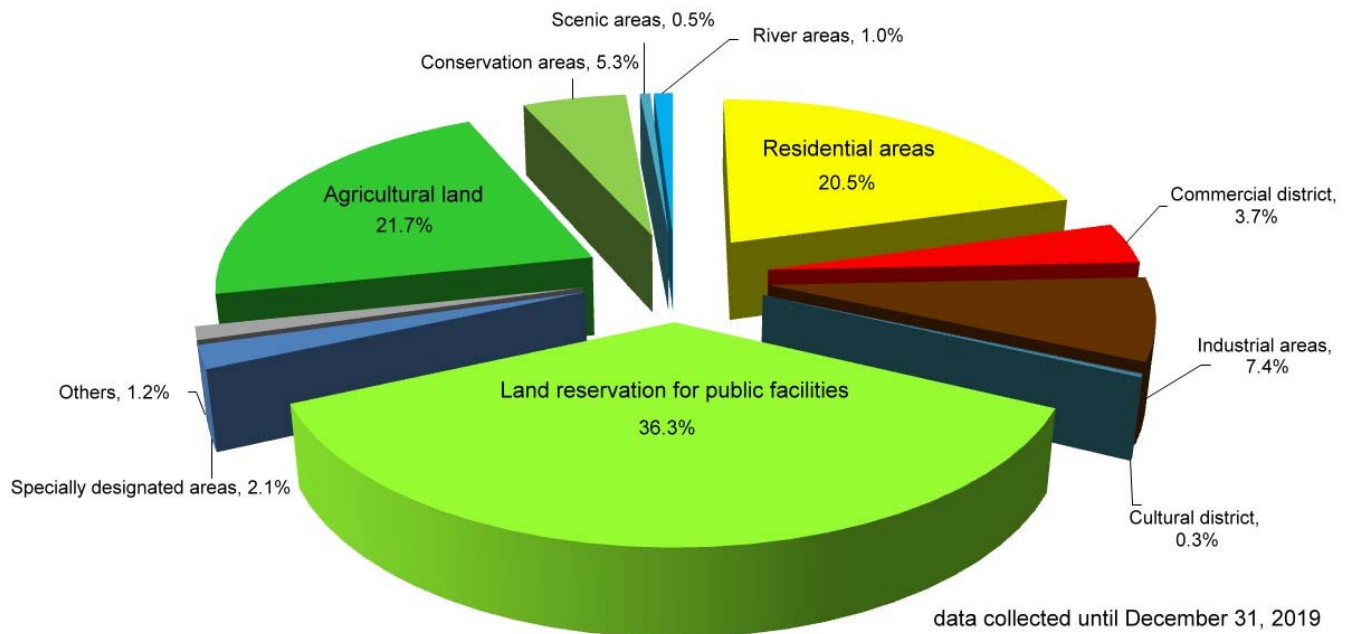

Statistical Figures

Provided by: Urban Development Bureau, Kaohsiung City Government

Chart posting area: Kaohsiung City's urban planning area distribution

Kaohsiung City's urban planning area distribution

Description of the chart: (data collected until December 31, 2019)

Kaohsiung County and Kaohsiung City were consolidated to form Kaohsiung City on December 25, 2010. The City is approximately 2,952 km² in size; the length and width of its area are 110 km and 90 km, respectively. Approximately 2.77 million people live in Kaohsiung. The City has 422 km² of urban land (accounting for 14% of its total area) and 2,530 km² of non-urban land. About 2.51 million Kaohsiung residents live in urban areas, which accounts for 91% of the City's total population. This indicates that in Kaohsiung, 91% of the population is concentrated in 14% of urban land.

Chart posting area: Kaohsiung City's urban planning area land use distribution

Kaohsiung City's urban planning area land use distribution

Description of the chart: (data collected until December 31, 2019)

Kaohsiung City has a total of 31 city planning areas with a total area of approximately 42,255 ha. Of which, 15,355 ha are land reservation for public facilities(36.3%), followed by agricultural land (21.7%), residential areas (20.5%), industrial areas (7.4%), Conservation areas (5.3%), and Commercial district(3.7%).