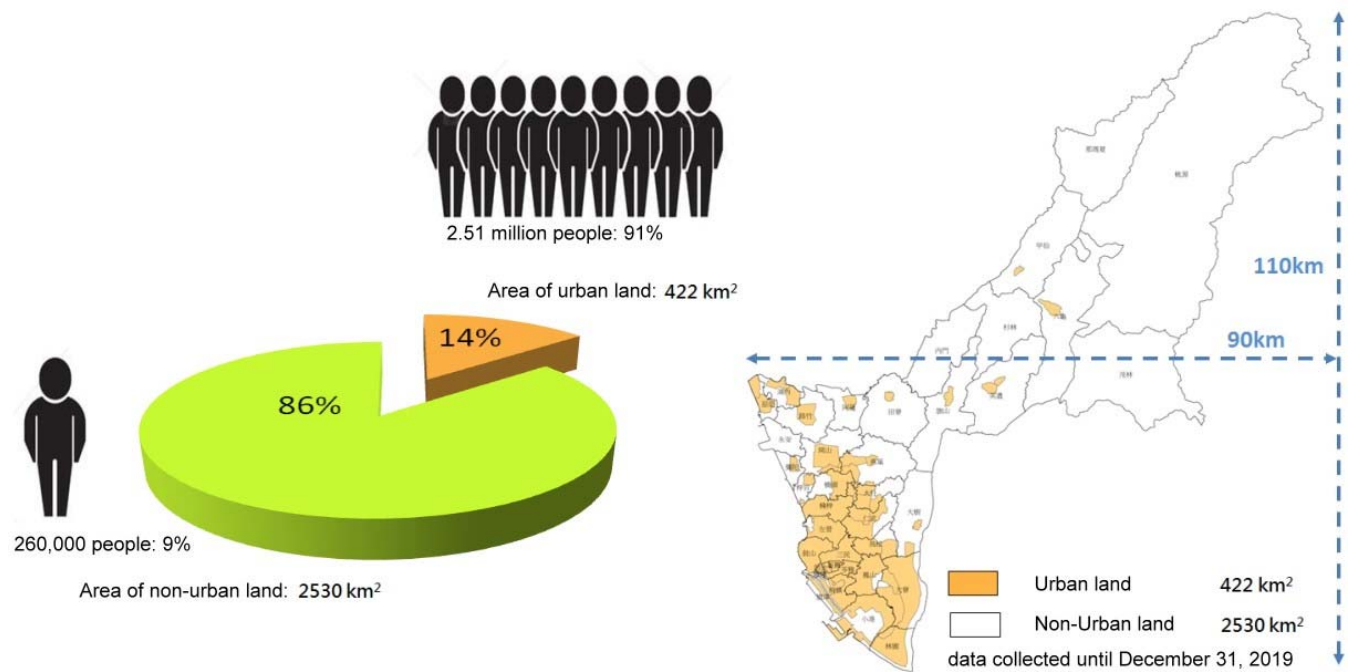

Statistical Figures

Provided by: Urban Development Bureau, Kaohsiung City Government

Chart posting area: Kaohsiung City's urban planning area distribution

Kaohsiung City's urban planning area distribution

Description of the chart: (data collected until December 31, 2019)

Kaohsiung County and Kaohsiung City were consolidated to form Kaohsiung City on December 25, 2010. The City is approximately 2,952 km² in size; the length and width of its area are 110 km and 90 km, respectively. Approximately 2.77 million people live in Kaohsiung. The City has 422 km² of urban land (accounting for 14% of its total area) and 2,530 km² of non-urban land. About 2.51 million Kaohsiung residents live in urban areas, which accounts for 91% of the City's total population. This indicates that in Kaohsiung, 91% of the population is concentrated in 14% of urban land.

Chart posting area: Kaohsiung City's urban planning area land use distribution

Kaohsiung City's urban planning area land use distribution

Description of the chart: (data collected until December 31, 2019)

Kaohsiung City has a total of 31 city planning areas with a total area of approximately 42,255 ha. Of which, 15,355 ha are land reservation for public facilities(36.3%), followed by agricultural land (21.7%), residential areas (20.5%), industrial areas (7.4%), Conservation areas (5.3%), and Commercial district(3.7%).