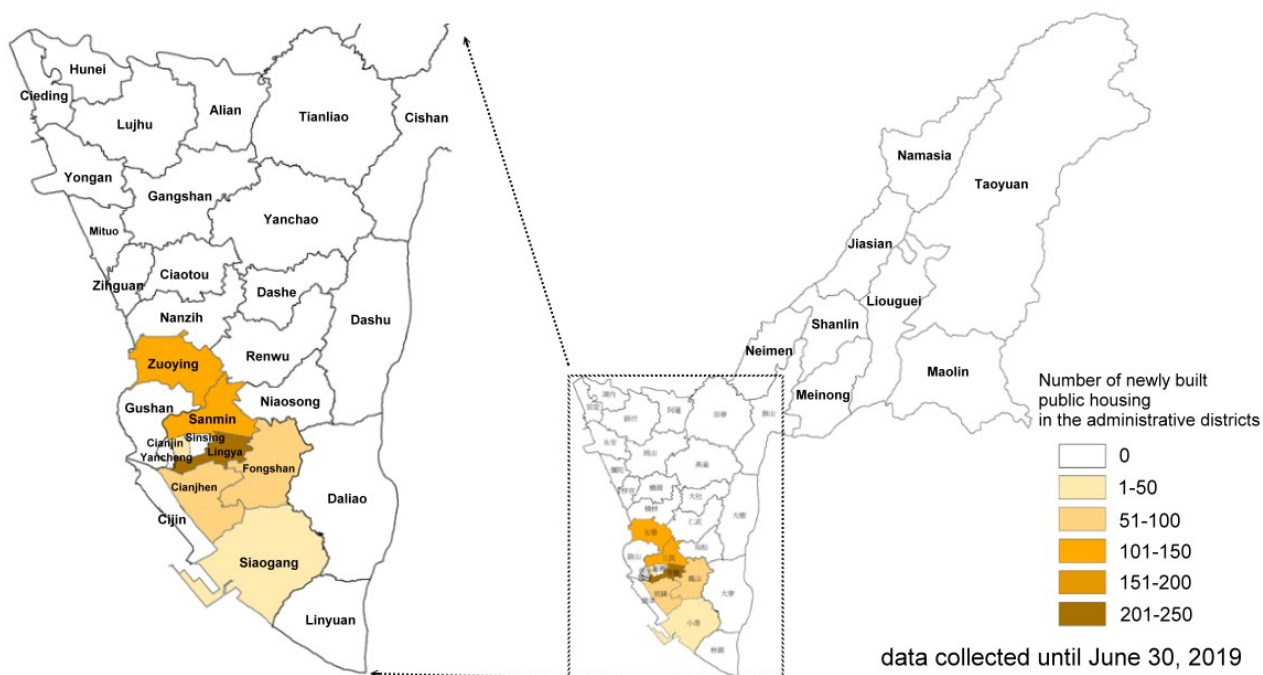

Chart posting area: distribution of newly built public housing in this City

distribution of newly built public housing in this City

Description of the chart: (data collected until June 30, 2019)

Statistical unit: including all the planned, work-in-progress and operating housing projects

Administrative district	Number of newly built public housing	Administrative district	Number of newly built public housing
Cijin District	0	Lujhu District	0
Siaogang District	36	Hunei District	0
Yancheng District	0	Cishan District	0
Sinsing District	0	Meinong District	0
Cianjin District	48	Liouguei District	0
Cianjhen District	90	Jiasian District	0
Nanzih District	0	Shanlin District	0
Fongshan District	74	Neimen District	0
Daliao District	0	Maolin District	0
Dashu District	0	Taoyuan District	0
Dashe District	0	Namasia District	0
Renwu District	0	Linyuan District	0
Niaosong District	0	Cieding District	0
Gangshan District	0	Yong'an District	0
Ciaotou District	0	Mituo District	0
Yanchao District	0	Zihguan District	0
Tianliao District	0	Lingya District	245
Alian District	0	Sanmin District	112
Lujhu District	0	Gushan District	0
Hunei District	0	Zuoying District	115