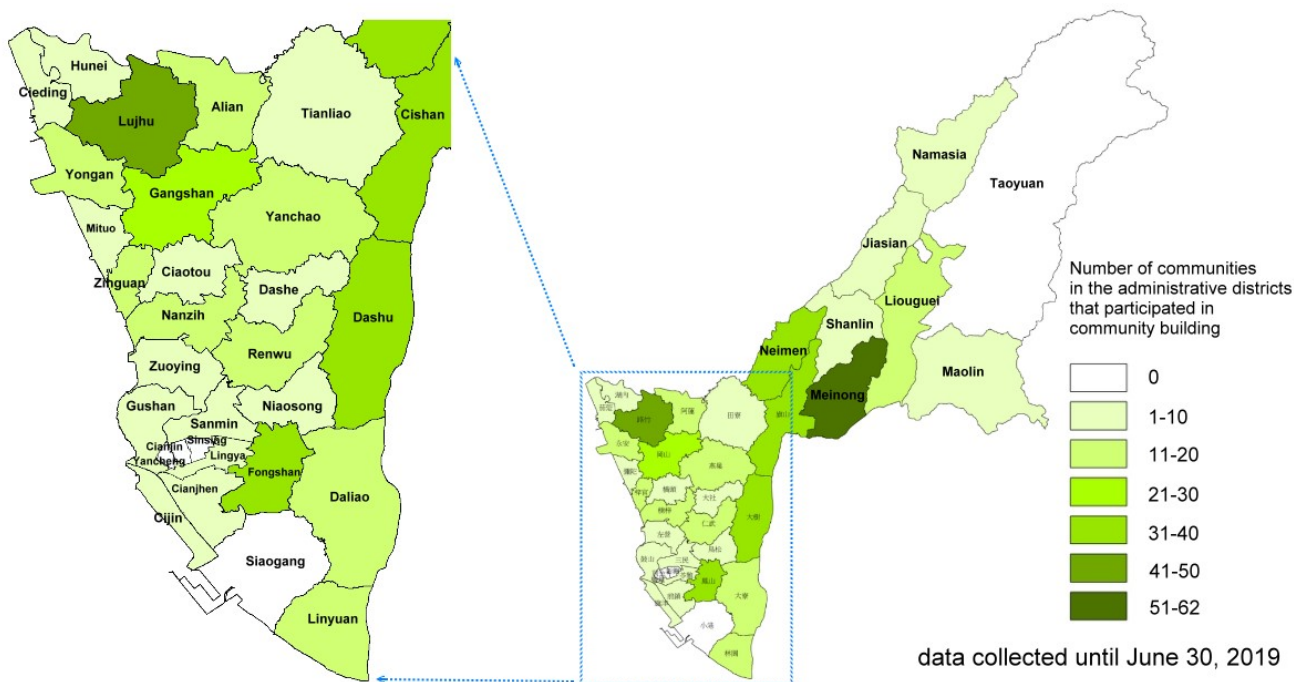

Description of the chart: (data collected until December 31, 2019)

Kaohsiung County and Kaohsiung City were consolidated to form Kaohsiung City on December 25, 2010. The City is approximately 2,952 km² in size; the length and width of its area are 110 km and 90 km, respectively. Approximately 2.77 million people live in Kaohsiung. The City has 422 km² of urban land (accounting for 14% of its total area) and 2,530 km² of non-urban land. About 2.51 million Kaohsiung residents live in urban areas, which accounts for 91% of the City's total population. This indicates that in Kaohsiung, 91% of the population is concentrated in 14% of urban land.

Chart posting area: Kaohsiung City's urban planning area land use distribution

Kaohsiung City's urban planning area land use distribution

Description of the chart: (data collected until December 31, 2019)

Kaohsiung City has a total of 31 city planning areas with a total area of approximately 42,255 ha. Of which, 15,355 ha are land reservation for public facilities(36.3%), followed by agricultural land (21.7%), residential areas (20.5%), industrial areas (7.4%), Conservation areas (5.3%), and Commercial district(3.7%).

Chart posting area: participation in community building by different administrative districts in this City

participation in community building by different administrative districts in this City

Description of the chart: (data collected until June 30, 2019)