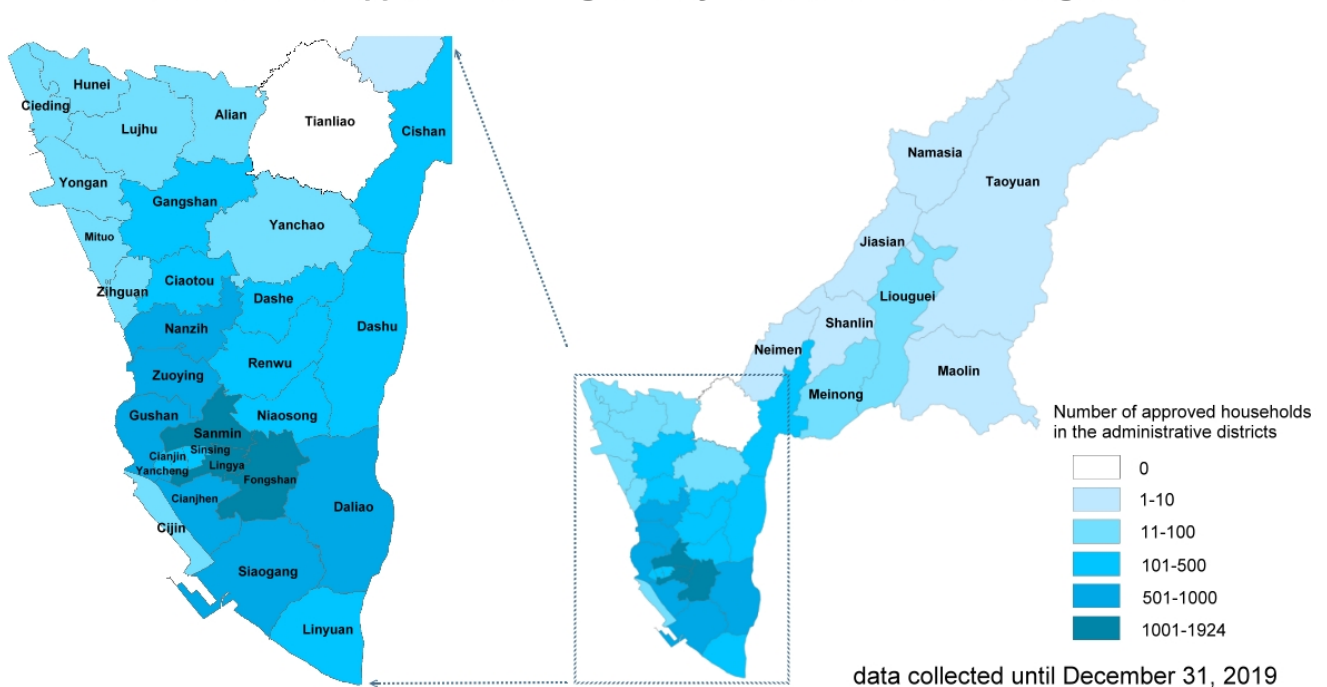

Chart posting area: distribution of approved housing subsidy households in Kaohsiung in 2019

Distribution of approved housing subsidy households in Kaohsiung in 2019

Description of the chart: (data collected until December 31, 2019)

Statistical unit: number of rent subsidy, home purchase mortgage interest subsidy, and renovation house loan interest subsidy households.

Administrative district	Number of approved housing subsidy households	Administrative district	Number of approved housing subsidy households
Cijin District	23	Hunei District	78
Siaogang District	631	Cishan District	118
Yancheng District	251	Meinong District	69
Sinsing District	390	Liouguei District	15
Cianjin District	208	Jiasian District	5
Cianjhen District	760	Shanlin District	4
Nanzih District	894	Neimen District	8
Fongshan District	1617	Maolin District	2
Daliao District	501	Taoyuan District	2
Dashu District	102	Namasia District	1
Dashe District	102	Linyuan District	177
Renwu District	264	Cieding District	41
Niaosong District	154	Yong'an District	12
Gangshan District	305	Mituo District	20
Ciaotou District	102	Zihguan District	71
Yanchao District	41	Lingya District	1069
Tianliao District	0	Sanmin District	1924
Alian District	29	Gushan District	505
Lujhu District	72	Zuoying District	726